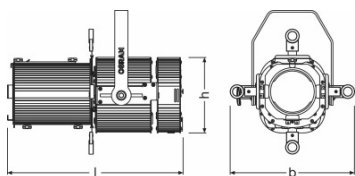

Product datasheet

Technical data

Electrical data

Nominal wattage	100 W
-----------------	-------

Photometrical data

Luminous flux	7390 lm
Color temperature	3000 K

Dimensions & weight

Length	404.0 mm
Width	228.0 mm
Height	172.0 mm
Product weight	7000.00 g

Colors & materials

Product color	Black
---------------	-------

Certificates & standards

Type of protection	IP20
--------------------	------

Product datasheet

Logistical Data

Product code	Product description	Packaging unit (Pieces/Unit)	Dimensions (length x width x height)	Volume	Gross weight
4052899356443	KREIOS PROFILE WW 80 W	Shipping carton box 1	270 mm x 270 mm x 500 mm	36.45 dm ³	7438.00 g
4052899356450	KREIOS PROFILE WW 80 W	Shipping carton box 1	270 mm x 270 mm x 500 mm	36.45 dm ³	7438.00 g